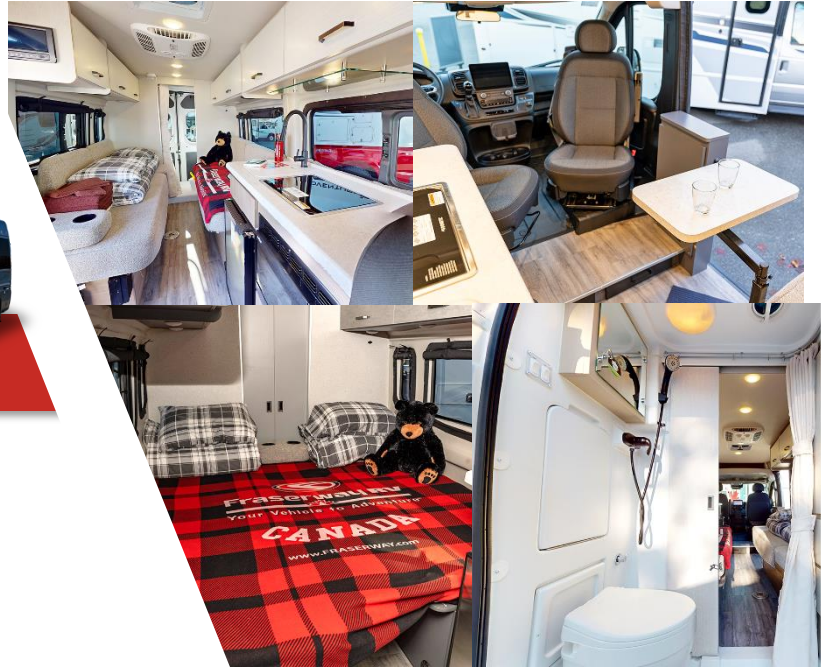

Seatbelts: 6

Features: Awning, Slide Out

Class C-XLarge Motorhome

Length: 20'

Sleeps: 6

Seatbelts: 7

Features: Awning, Slide Out

- **All measurements, specifications and floorplans can vary within vehicle categories and are approximate and subject to change without notice.**
- C-Small Motorhomes and Van Conversions are not designed for travel with children who require baby-, child-, or booster seats.
- Take virtual tours through all our vehicles at fourseasonsrvrentals.ca

Van Conversion

- Ideal for 2 passengers
- **Sleeps:** 2 (recommended for 2 adults)
- **Seatbelts:** 4
- **Child Seat Compatible:** No
- Compact and fuel efficient
- Maneuverable and easy to drive
- Generator
- Solar Panel
- Awning