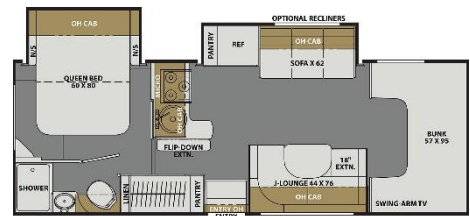

Click [here](#) to view all detailed specifications.

Run Of Fleet C-Class Motorhome

The ROF category consists of Class C motorhomes with various floor plans. Customers will not have the option to choose their model.

- Ideal for a small family
- **Sleeps:** minimum 4 (recommended for 3 adults and 1 child)
- **Seatbelts:** minimum 4
- **Child Seat Compatible:** 1x child seat option
- Awning
- Generator

Important: The vehicles in the ROF category are equipped with 12V fridges that run on battery power.