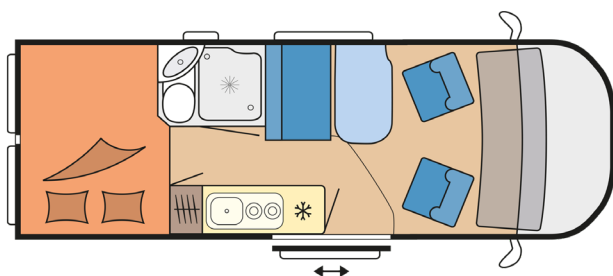

# Small

(manual and automatic)

Easy option for couples to enjoy an even longer luxury vacation on wheels

Our Small category rental camper is the most popular category for two people vacations. It is the perfect choice for a couple planning a private holiday full of experiences. With a compact camper, it is easy to drive on narrow scenic routes, as well as urban streets.

The interior of this category is designed for two people. This category has sleeping facilities for two at the rear of the vehicle and a spacious dining area in the front of the vehicle. Also, this category includes a state-of-the-art bathroom and fully equipped cooking facilities.