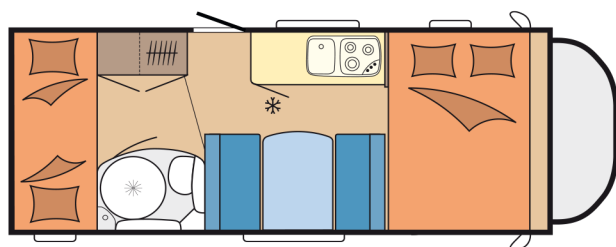

# Family for 5

Great option for a memorable family vacation for five

Family category rental campers have been designed specifically with kids in mind: the whole family can enjoy additional dining space and children just love the bunk bed at the back of the motorhome. In addition, there is a generous front bed/drop down bed plus a double bed that can be made from the seating area in the middle of the motorhome in a minute. Traveling in a Family category rental motorhome is fun. The kids can play at the seating area whilst safely fastened with the three-point seat belts, and enjoy the obligatory snacks passed from the front seats. Vehicles from this category are semi-integrated or alcove type.